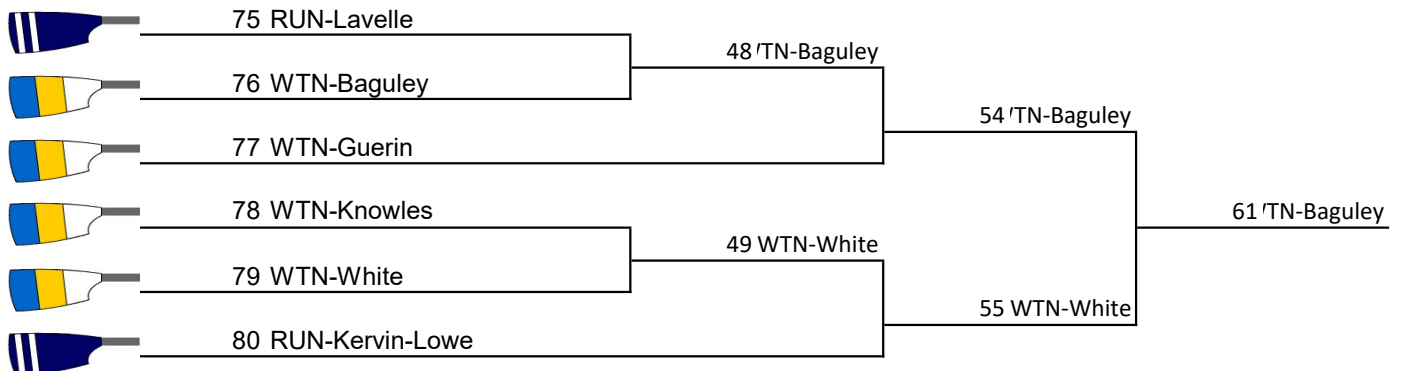

J14.1x J14 Single Sculls