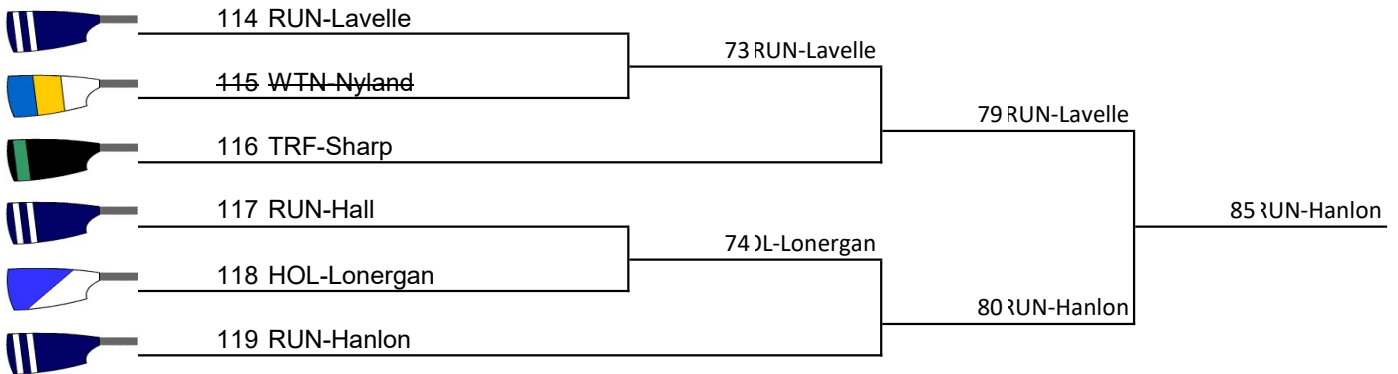

W.J16.1x Womens' J16 Single Sculls