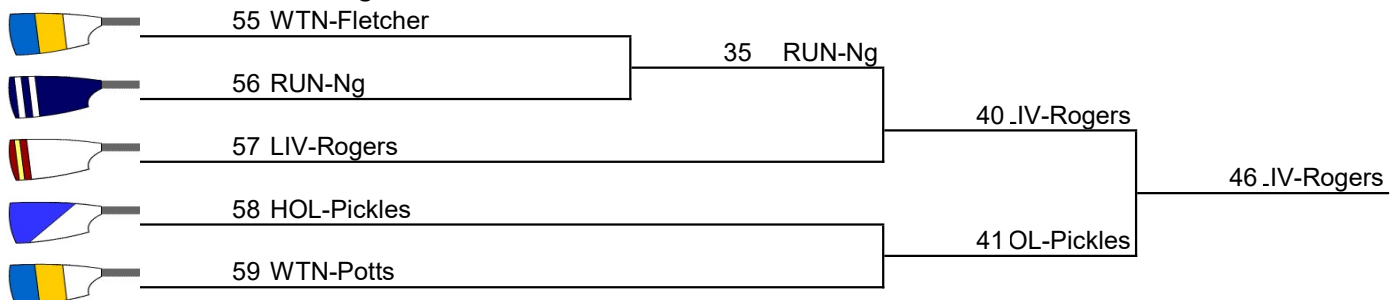

# Results

**W.J15.2x Womens' J15 Double Sculls**

**J14.4x+ J14 Coxed Quad. Sculls**

**MasC/D.2x Masters' C/D Double Sculls**

**NOV.2x Novice Double Sculls**

**W.IM3.4+ Womens' Intermediate 3 Coxed Fours**

**W.MasC.4+ Womens' Masters' C Coxed Fours**

**Mx.NOV.2x Mixed Novice Double Sculls**

**W.J14.1x Womens' J14 Single Sculls**

# Results

**Mx.IM3.2x Mixed Intermediate 3 Double Sculls**

**Mx.ELI.2x Mixed Elite Double Sculls**

**J15.2x J15 Double Sculls**

**Inv.4x- Invitation Quad. Sculls**

**Mx.MasD.2: Mixed Masters' D Double Sculls**