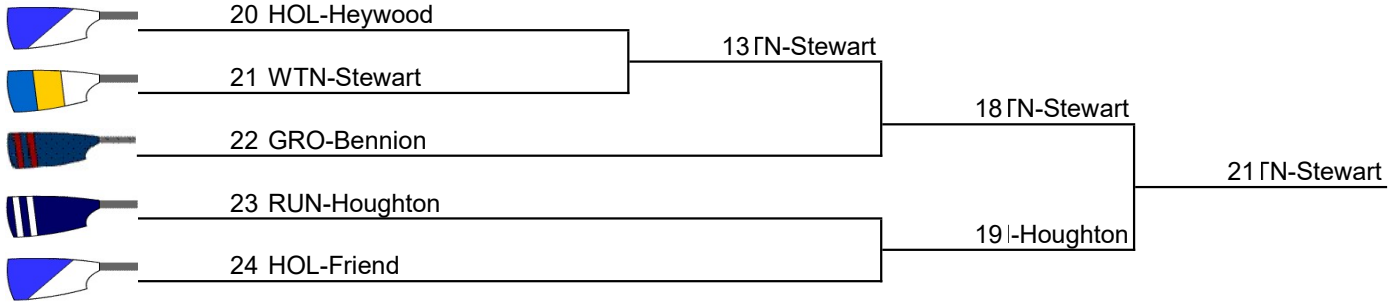

# Results

**W.J13.2x Womens' J13 Double Sculls**

**IM3.4+ Intermediate 3 Coxed Fours**

**W.J15.1x Womens' J15 Single Sculls**

**W.IM2.2x Womens' Intermediate 2 Double Sculls**

**W.NOV.2x Womens' Novice Double Sculls**

**W.MasA/B.:Womens' Masters' A/B Double Sculls**

**W.MasC/E.:Womens' Masters' C/E Double Sculls**

# Results

**J15.1x J15 Single Sculls**

**J13.2x J13 Double Sculls**

**W.J14.4x+ Womens' J14 Coxed Quad. Sculls**

**Mx.IM3.4+ Mixed Intermediate 3 Coxed Fours**

**Mx.NOV.4+ Mixed Novice Coxed Fours**

**IM2.2x Intermediate 2 Double Sculls**