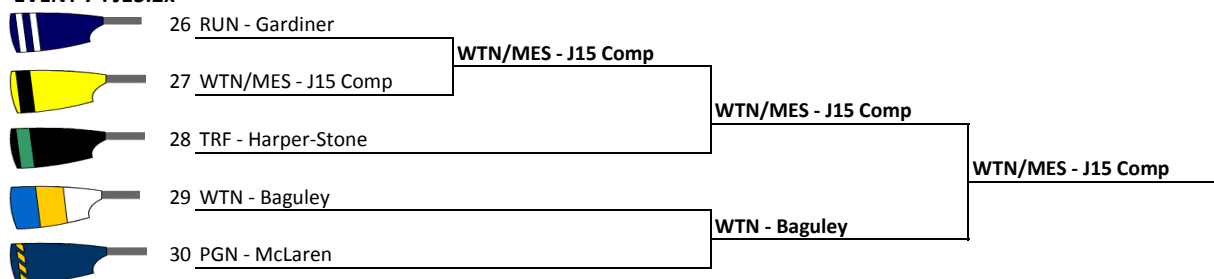

WARRINGTON RC REGATTA 2015

DIVISION 1

EVENT 1 : NOV.1x

EVENT 2 : W.NOV.1x

EVENT 3 : W.MasB.4X-

EVENT 4 : W.MasD.4x-

EVENT 5 : W.J15.2x

EVENT 6 : W.J14.4x+

EVENT 7 : J15.2x

EVENT 8 : W.J17.1x

EVENT 9 : MasC/D.4x-

EVENT 10 : W.J18.1x

EVENT 11 : IM3.1x

EVENT 12 : W.IM2.1x

EVENT 13 : W.IM3.1x

DIVISION 2

EVENT 14 : Mx.IM3.2x

EVENT 15 : J17.1x

EVENT 16 : Mx.IM2.2x

EVENT 17 : Mx.SEN.2x

EVENT 18 : Mx.NOV.2x

DIVISION 3

EVENT 19 : MasD.2-

EVENT 20 : W.J13.1x