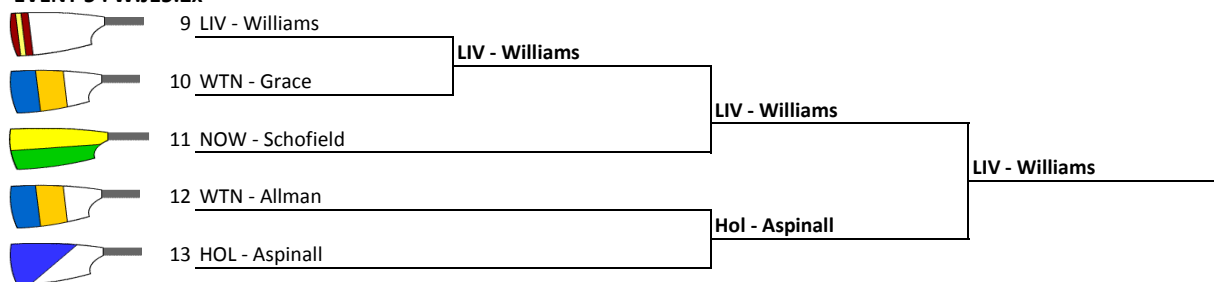

WARRINGTON RC REGATTA 2015

DIVISION 1

EVENT 1 : NOV.1x

EVENT 2 : W.NOV.1x

EVENT 3 : W.MasB.4X-

EVENT 4 : W.MasD.4x-

EVENT 5 : W.J15.2x

EVENT 6 : W.J14.4x+

EVENT 7 : J15.2x

EVENT 8 : W.J17.1x

EVENT 9 : MasC/D.4x-

EVENT 10 : W.J18.1x

EVENT 11 : IM3.1x

EVENT 12 : W.IM2.1x

EVENT 13 : W.IM3.1x

DIVISION 2

EVENT 14 : Mx.IM3.2x

EVENT 15 : J17.1x

EVENT 16 : Mx.IM2.2x

EVENT 17 : Mx.SEN.2x

EVENT 18 : Mx.NOV.2x

DIVISION 3

EVENT 19 : MasD.2-

EVENT 20 : W.J13.1x