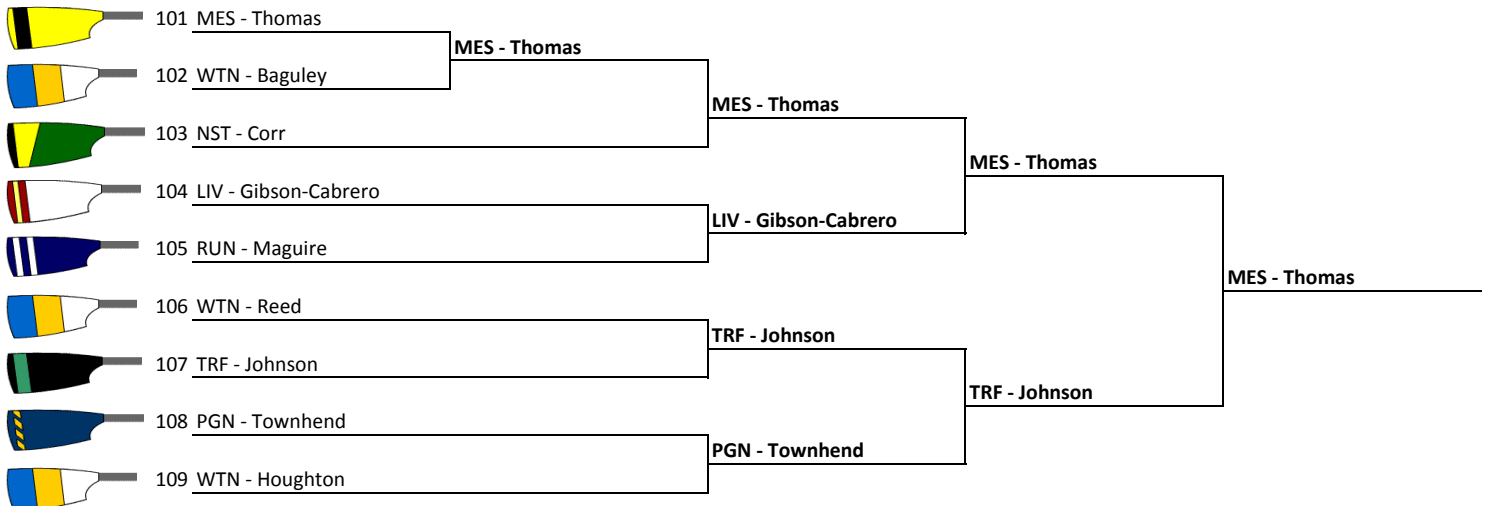

EVENT 29 : J14.4x+

DIVISION 4

EVENT 30 : Mx.MasD.8+

EVENT 31 : J18.2x

EVENT 32 : W.J17.2x

EVENT 33 : W.J17.4+

EVENT 34 : W.J18.2x

DIVISION 5

EVENT 35 : J14.2x

EVENT 36 : W.J14.2x

EVENT 37 : W.Chall.8+

DIVISION 6

EVENT 38 : J15.1x

EVENT 39 : Mx.IM3.4+

EVENT 40 : WJ15.1x

DIVISION 7

EVENT 41 : W.J16.2x

EVENT 42 : Mx.IM3.4x-

EVENT 43 : J16.2x

DIVISION 8

EVENT 44 : J14.1x

EVENT 45 : W.J14.1x

EVENT 46 : W.IM3.4+

EVENT 47 : MasC/D.2x