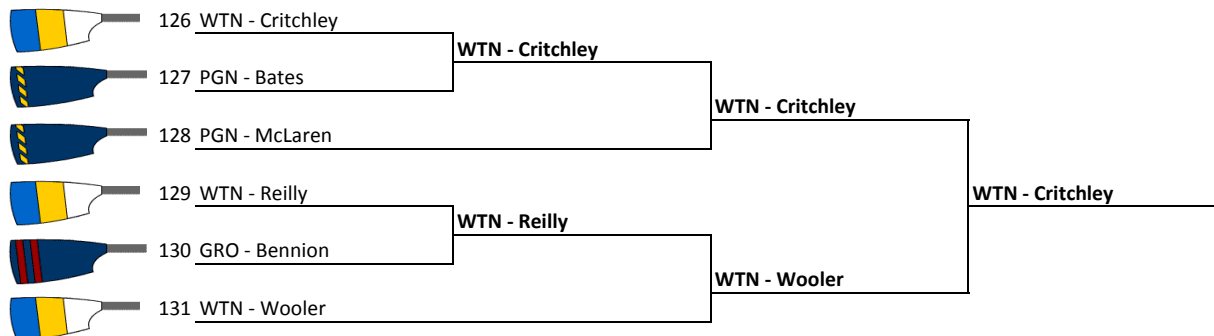

EVENT 35 : J14.2x

EVENT 36 : W.J14.2x

EVENT 37 : W.Chall.8+

DIVISION 6

EVENT 38 : J15.1x

EVENT 39 : Mx.IM3.4+

EVENT 40 : WJ15.1x

DIVISION 7

EVENT 41 : W.J16.2x

EVENT 42 : Mx.IM3.4x-

EVENT 43 : J16.2x

DIVISION 8

EVENT 44 : J14.1x

EVENT 45 : W.J14.1x

EVENT 46 : W.IM3.4+

EVENT 47 : MasC/D.2x

EVENT 48 : W.MasC/D.2x

EVENT 49 : IM3.4+

EVENT 50 : W.J15.4x+

EVENT 51 : W.MasC/D.2-

DIVISION 9

EVENT 52 : J13.2x

EVENT 53 : W.J16.1x

EVENT 54 : J16.1x