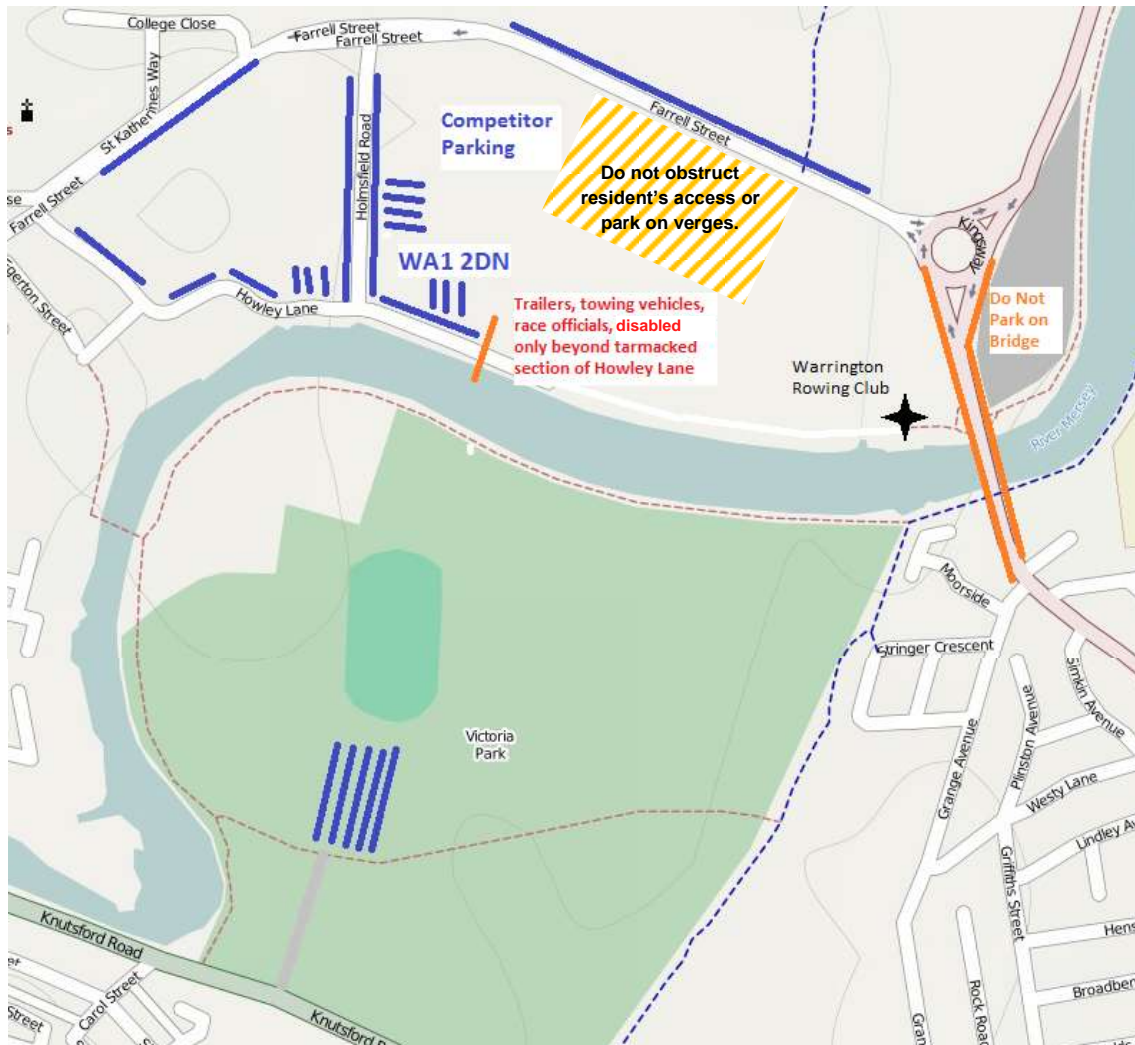

Warrington Rowing Club Events

Parking Instructions

Please help us by parking responsibly and considering our neighbours.

- **Parking is available at:**
 1. Several businesses on Howley Lane and Holmesfield Road. Warrington club members will be on hand to direct.
 2. Howley Lane (apart from the track to the club), Holmesfield Road and Farrell Street.
 3. The streets over Kingsway bridge.
 4. Victoria Park.
- **Do not park Kingsway Bridge** – the traffic, junctions and restricted visibility make it dangerous.
- **Only towing vehicles, race officials and disabled drivers should go down the lane to the club** – this narrow lane is the main emergency access so must be kept clear.