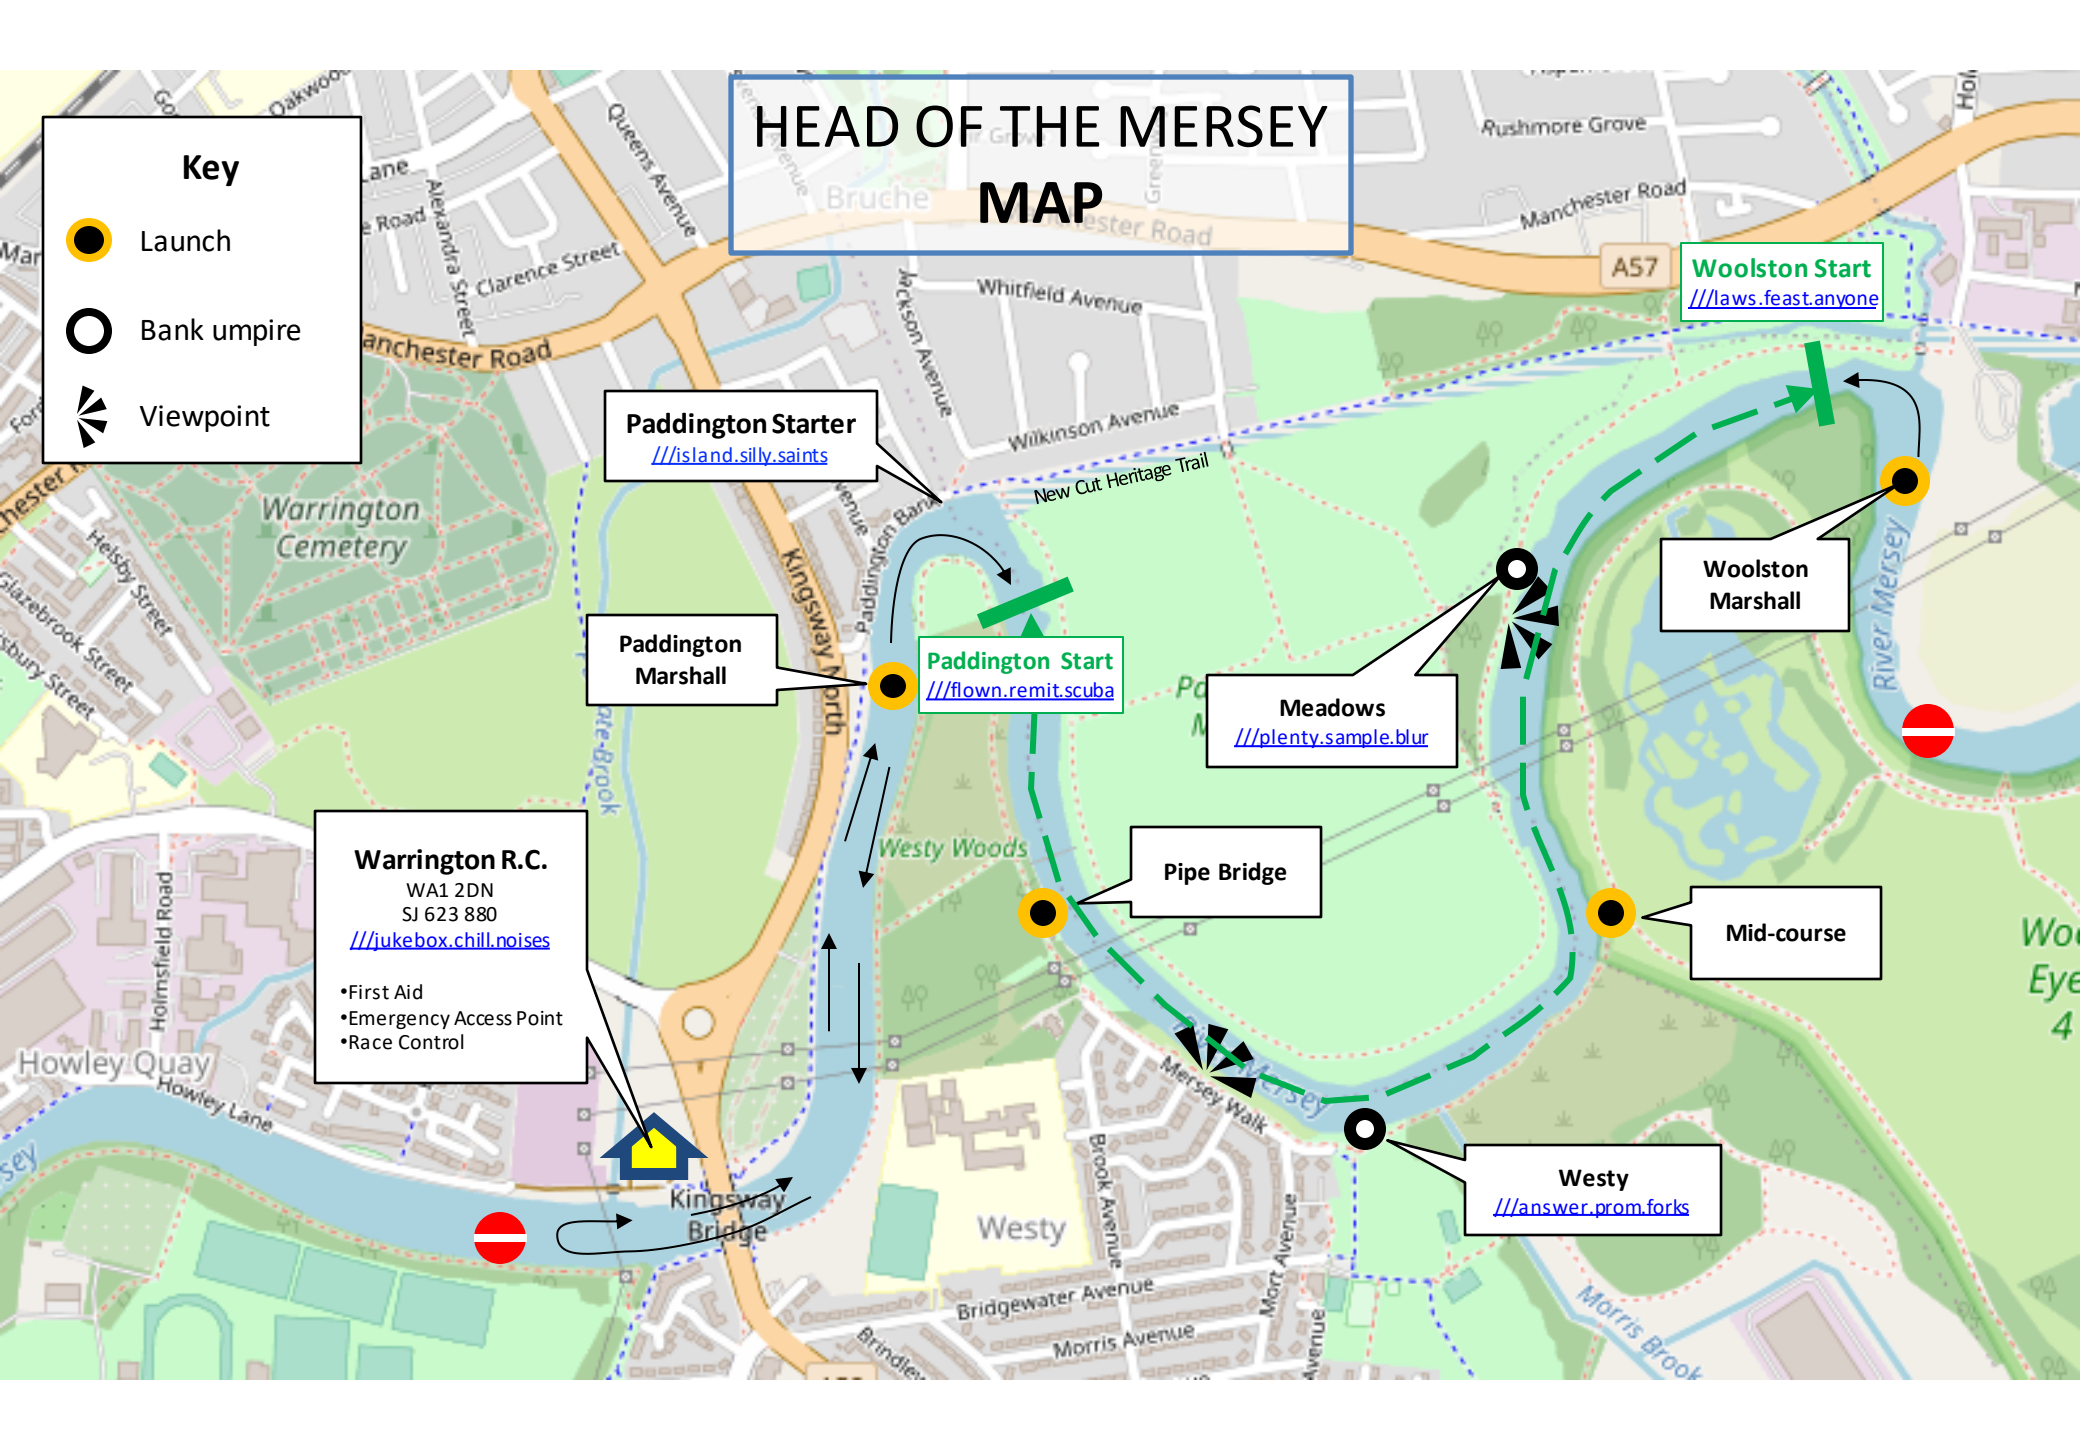

HEAD OF THE MERSEY MAP

Key

- Launch
- Bank umpire
- ▶ Viewpoint

Woolston Start
[///laws.feast.anyone](http://laws.feast.anyone)

Paddington Starter
[///island.silly.saints](http://island.silly.saints)

Paddington Marshall

- First Aid
- Emergency Access Point
- Race Control

Pipe Bridge

Mid-course

Westy
[///answer.prom.forks](http://answer.prom.forks)

HEAD OF THE MERSEY COXES' MAP

Woolston Start

Paddington Start

Marshalling Area

Marshalling Area

Warrington R.C.

Trailers

Keep Left
The Start Marshal may ask crews to circulate to keep warm until ready

Key

-  Start marshal
-  Protruding tree
-  Potential cross-currents