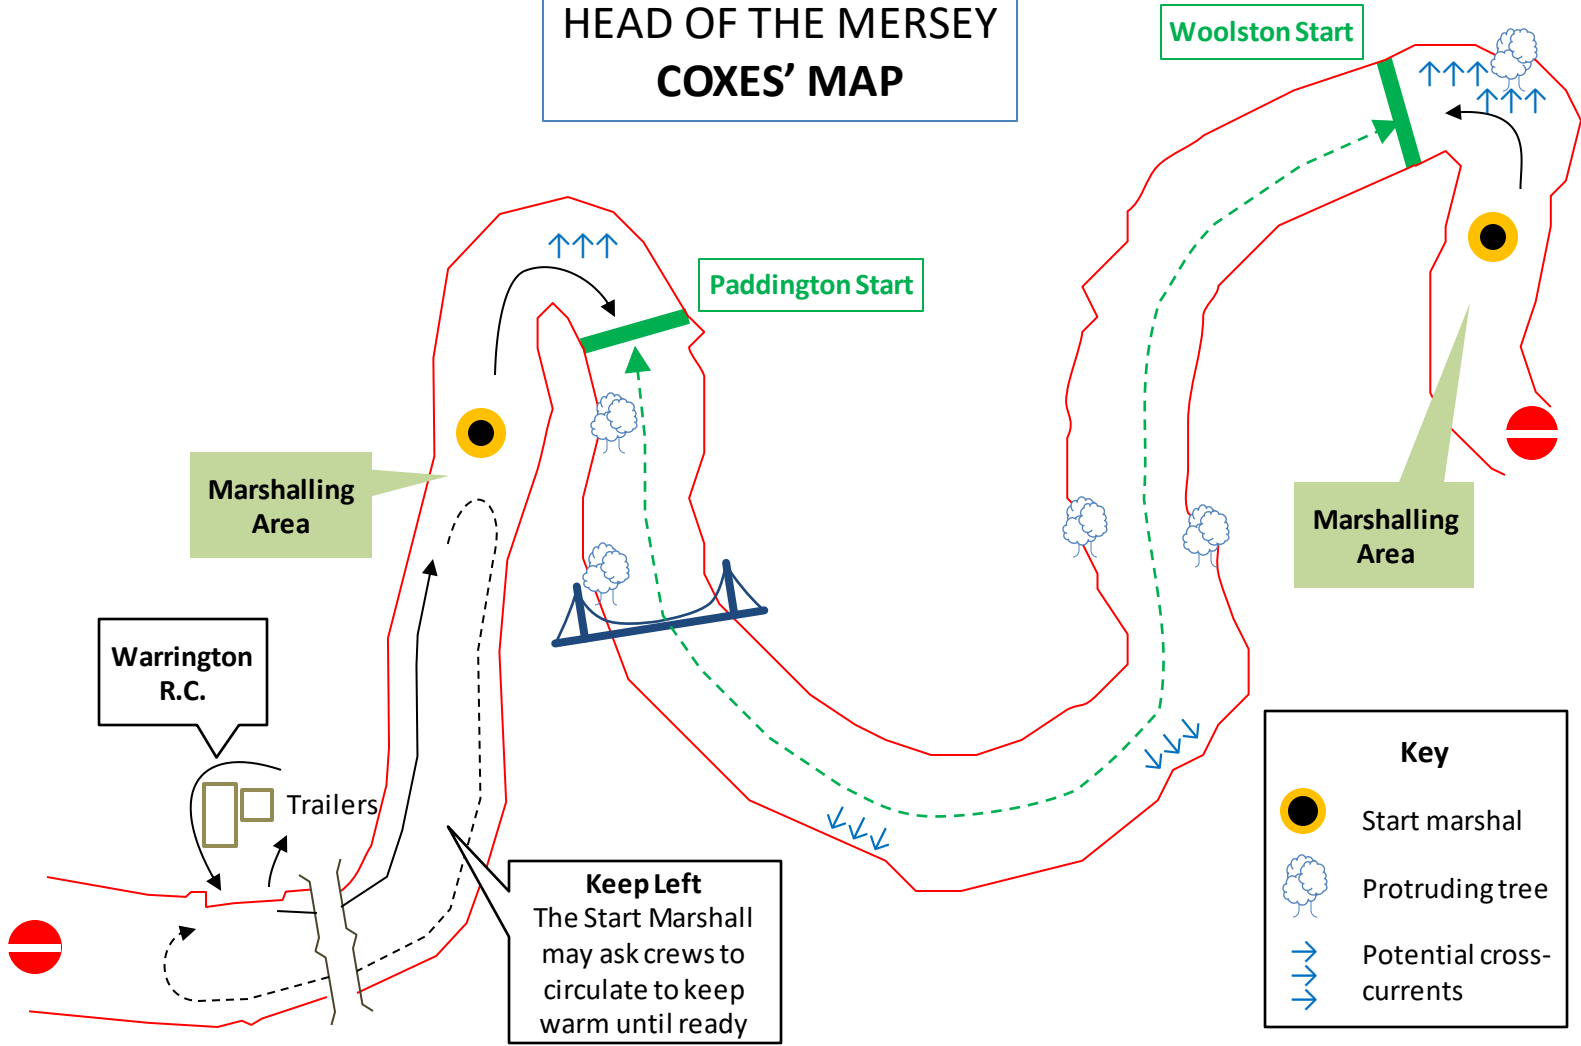

HEAD OF THE MERSEY MAP

Key

- Launch
- Bank umpire
- ▶ Viewpoint

Woolston Start
[///laws.feast.anyone](http://laws.feast.anyone)

Paddington Starter
[///island.silly.saints](http://island.silly.saints)

Paddington Marshall

- First Aid
- Emergency Access Point
- Race Control

Pipe Bridge

Mid-course

Westy
[///answer.prom.forks](http://answer.prom.forks)

HEAD OF THE MERSEY COXES' MAP

Woolston Start

Paddington Start

Marshalling Area

Marshalling Area

Warrington R.C.

Trailers

Keep Left
The Start Marshal may ask crews to circulate to keep warm until ready

Key

-  Start marshal
-  Protruding tree
-  Potential cross-currents